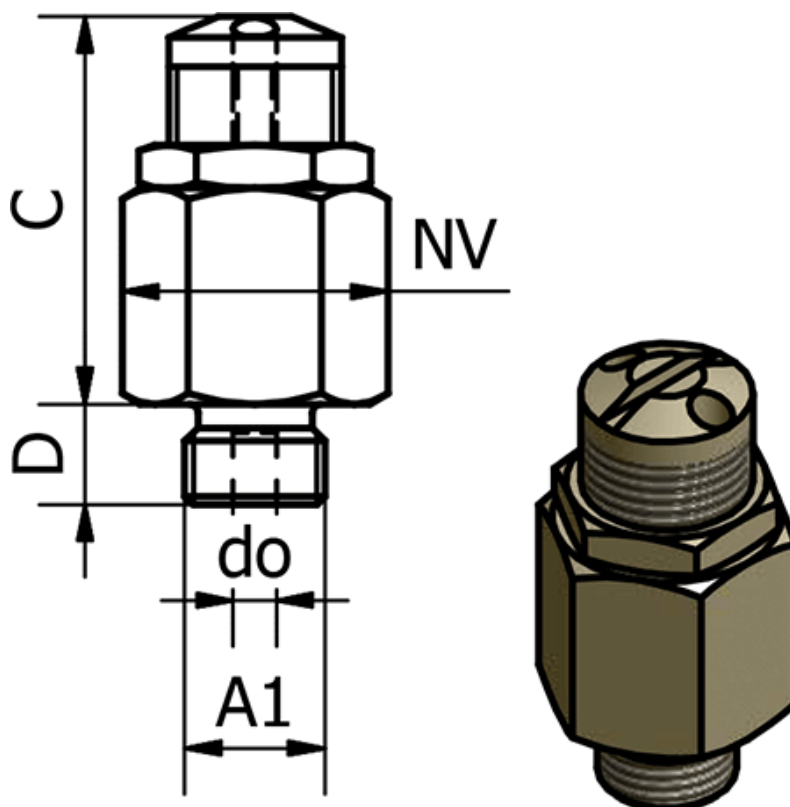

Data Sheet

Article number: 58621823

Description: Mini safety valve 218.23, - G 1/4"

Measures

C	= 27
D	= 7
do	= 3
NV	= 16
Set pressure	= 6 - 12 bar
Thread A1	= G 1/4"